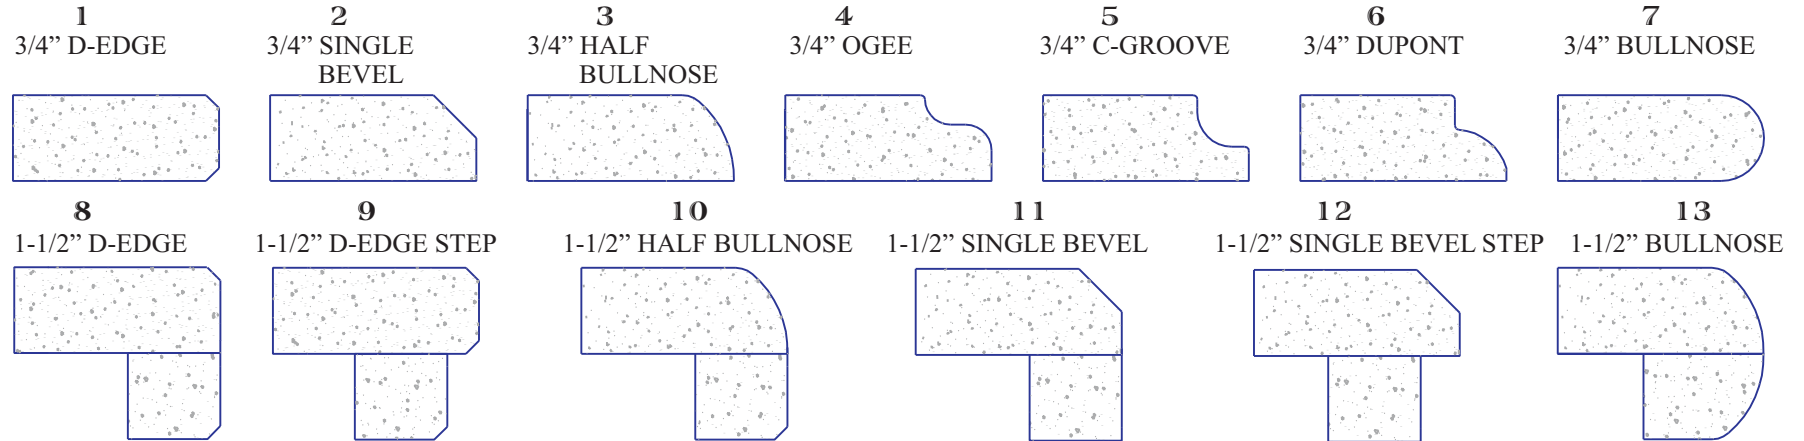

Stone Art Canada offers a wide variety of stone edge finish shape and complexity.

Standard Edge Profiles:

Upgrade One Edge Profiles:

Upgrade Two Edge Profiles:

Custom Edge Profiles: